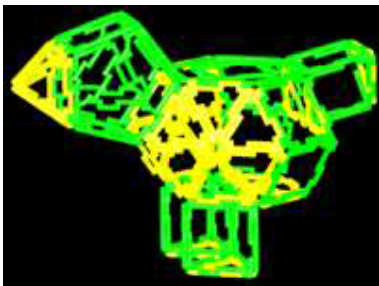

**30-001C
MINIGEOFIX RETAIL PACK No.1**

Contents: 28 minitriangles, 24 minisquares, 2 minipentagons, 2 minihexagons in a box. Includes instruction leaflet showing the 25 models below.

Boat

Car

Chick

Dog and Mushroom

Spinning Top

8-pointed Star

5-pointed Star with Inset

Flat 6-pointed Star

Flower Vase

Flat 5-pointed Star
& Moon

Pagoda

Small Penguin

Bon-bon (sweet)

Koala

Rocket

Chess-piece and Icosahedron (small ball)

Cube Size 2

House

Zeppelin

Dinosaur, Car and boat