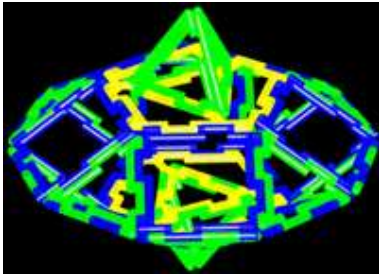

**30-001C
MINIGEOFIX RETAIL PACK No.1**

Contents: 28 minitriangles, 24 minisquares, 2 minipentagons, 2 minihexagons in a box. Includes instruction leaflet showing the 25 models below.

Boat

Car

Chick

Dog and Mushroom

Spinning Top

8-pointed Star

5-pointed Star with Inset

Flat 6-pointed Star

Flower Vase

Flat 5-pointed Star
& Moon

Pagoda

Small Penguin