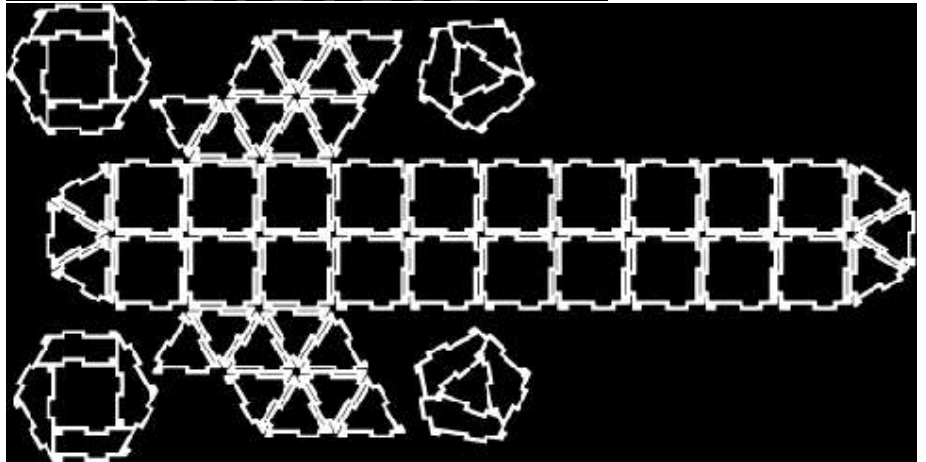

**30-001C
MINIGEOFIX RETAIL PACK No.1**

Contents: 28 minitriangles, 24 minisquares, 2 minipentagons, 2 minihexagons in a box. Includes instruction leaflet showing the 25 models below.

Boat

Car

Chick

Dog and Mushroom

Spinning Top

8-pointed Star

5-pointed Star with Inset

Flat 6-pointed Star

Flower Vase

Flat 5-pointed Star
& Moon

Pagoda

Small Penguin