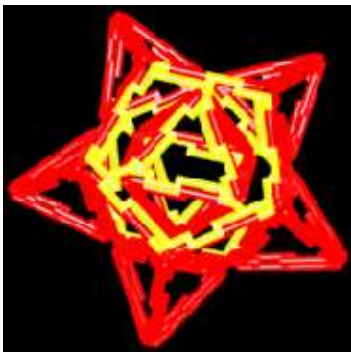

**30-001C
MINIGEOFIX RETAIL PACK No.1**

Contents: 28 minitriangles, 24 minisquares, 2 minipentagons, 2 minihexagons in a box. Includes instruction leaflet showing the 25 models below.

Boat

Car

Chick

Dog and Mushroom

Spinning Top

8-pointed Star

5-pointed Star with Inset

Flat 6-pointed Star

Flower Vase

Flat 5-pointed Star
& Moon

Pagoda

Small Penguin