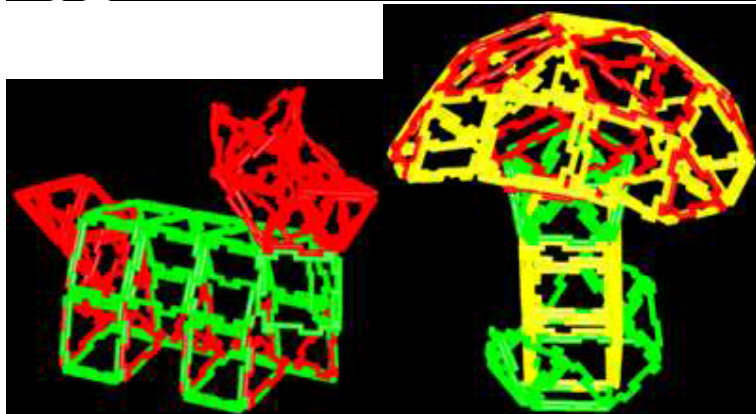

**30-001C
MINIGEOFIX RETAIL PACK No.1**

Contents: 28 minitriangles, 24 minisquares, 2 minipentagons, 2 minihexagons in a box. Includes instruction leaflet showing the 25 models below.

Boat

Car

Chick

Dog and Mushroom

Spinning Top

8-pointed Star

5-pointed Star with Inset

Flat 6-pointed Star

Flower Vase

Flat 5-pointed Star
& Moon

Pagoda

Small Penguin