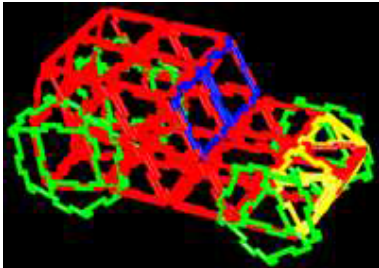

**30-001C
MINIGEOFIX RETAIL PACK No.1**

Contents: 28 minitriangles, 24 minisquares, 2 minipentagons, 2 minihexagons in a box. Includes instruction leaflet showing the 25 models below.

Boat

Car

Chick

Dog and Mushroom

Spinning Top

8-pointed Star

5-pointed Star with Inset

Flat 6-pointed Star

Flower Vase

Flat 5-pointed Star
& Moon

Pagoda

Small Penguin